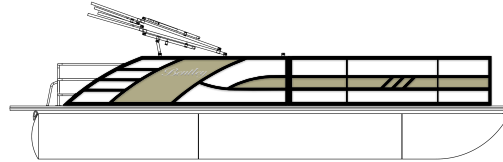

Del Mastro Motors Ltd.
48 Lansdowne St W
Peterborough, ON K9L 1Y1
(705)-742-1150

Elite 223 Swingback Bench

Series: Elite Model Year: 2026

HIN Number: BAG16732J526

Standard Equipment

25" Diameter Tubes W/ Lifetime Warranty (Workmanship); 3rd Pontoon Log; Lifting Strakes; .063 Aluminum Underskin; 3/4" - 7 Ply Marine Grade Plywood W/ Lifetime Warranty; 5/8" Full Solid Keel; All Welded Aluminum Transom w/Built-In Fuel Tank w/ Lifetime Warranty (Workmanship); 32 Gallon Composite Fuel Tank; Aluminum Hat Channel Crossmembers; .190 Hat Channel Crossmembers at Motor Pod Area; Powder Coat Railing; Custom Fiberglass Console; OEM Digital Multi-Function Gauge; Switch panel W/ Easy Access Resettable Breakers; Lowrance Elite FS7 Screen Plotter, Depth & More; Rockford Fosgate PMX2 Stereo System W/ 6 Speakers; 12 Volt Receptacle w/ Dual USB Charging Ports; LED Navigation Lights & LED Docking Lights; LED Navigation Lights & LED Docking Lights; Seastar Hydraulic Tilt Steering; 10' Bimini w/ Quick Disconnect; Roto cast Furniture Bases; Integrated Stainless Steel Cupholders; Rear Entry W/ Stainless Steel Ladder; 4 Stainless Steel Flip-Up Cleats; Table W/ Cupholders; Seagrass Weave Flooring; Bumper Guard W/ Rubber Insert; Highback W/ Recline Captains Chair; 5-Year Bow to Stern Warranty (Limited)