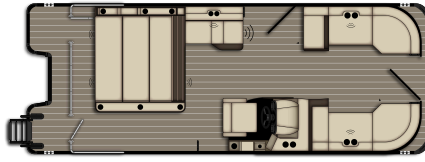

Del Mastro Motors Ltd.
48 Lansdowne St W
Peterborough, ON K9L 1Y1
(705)-742-1150

Elite 223 Swingback Bench

Series: Elite Model Year: 2026

HIN Number: BAG16732J526

Standard Equipment

25" Diameter Tubes W/ Lifetime Warranty (Workmanship); 3rd Pontoon Log; Lifting Strakes; .063 Aluminum Underskin; 3/4" - 7 Ply Marine Grade Plywood W/ Lifetime Warranty; 5/8" Full Solid Keel; All Welded Aluminum Transom w/Built-In Fuel Tank w/ Lifetime Warranty (Workmanship); 32 Gallon Composite Fuel Tank; Aluminum Hat Channel Crossmembers; .190 Hat Channel Crossmembers at Motor Pod Area; Powder Coat Railing; Custom Fiberglass Console; OEM Digital Multi-Function Gauge; Switch panel W/ Easy Access Resettable Breakers; Lowrance Elite FS7 Screen Plotter, Depth & More; Rockford Fosgate PMX2 Stereo System W/ 6 Speakers; 12 Volt Receptacle w/ Dual USB Charging Ports; LED Navigation Lights & LED Docking Lights; LED Navigation Lights & LED Docking Lights; Seastar Hydraulic Tilt Steering; 10' Bimini w/ Quick Disconnect; Roto cast Furniture Bases; Integrated Stainless Steel Cupholders; Rear Entry W/ Stainless Steel Ladder; 4 Stainless Steel Flip-Up Cleats; Table W/ Cupholders; Seagrass Weave Flooring; Bumper Guard W/ Rubber Insert; Highback W/ Recline Captains Chair; 5-Year Bow to Stern Warranty (Limited)