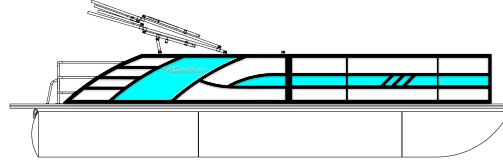

Del Mastro Motors Ltd.
48 Lansdowne St W
Peterborough, ON K9L 1Y1
(705)-742-1150

Elite 223 Swingback Bench

Series: Elite Model Year: 2026

HIN Number: BAG16933K526

Standard Equipment

25" Diameter Tubes W/ Lifetime Warranty (Workmanship); 3rd Pontoon Log; Lifting Strakes; .063 Aluminum Underskin; 3/4" - 7 Ply Marine Grade Plywood W/ Lifetime Warranty; 5/8" Full Solid Keel; All Welded Aluminum Transom w/Built-In Fuel Tank w/ Lifetime Warranty (Workmanship); 32 Gallon Composite Fuel Tank; Aluminum Hat Channel Crossmembers; .190 Hat Channel Crossmembers at Motor Pod Area; Powder Coat Railing; Custom Fiberglass Console; OEM Digital Multi-Function Gauge; Switch panel W/ Easy Access Resettable Breakers; Lowrance Elite FS7 Screen Plotter, Depth & More; Rockford Fosgate PMX2 Stereo System W/ 6 Speakers; 12 Volt Receptacle w/ Dual USB Charging Ports; LED Navigation Lights & LED Docking Lights; LED Navigation Lights & LED Docking Lights; Seastar Hydraulic Tilt Steering; 10' Bimini w/ Quick Disconnect; Roto cast Furniture Bases; Integrated Stainless Steel Cupholders; Rear Entry W/ Stainless Steel Ladder; 4 Stainless Steel Flip-Up Cleats; Table W/ Cupholders; Seagrass Weave Flooring; Bumper Guard W/ Rubber Insert; Highback W/ Recline Captains Chair; 5-Year Bow to Stern Warranty (Limited)