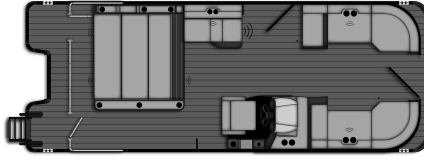

Del Mastro Motors Ltd.
48 Lansdowne St W
Peterborough, ON K9L 1Y1
(705)-742-1150

Elite 223 Swingback Bench

Series: Elite Model Year: 2026

HIN Number: BAG16933K526

Standard Equipment

25" Diameter Tubes W/ Lifetime Warranty (Workmanship); 3rd Pontoon Log; Lifting Strakes; .063 Aluminum Underskin; 3/4" - 7 Ply Marine Grade Plywood W/ Lifetime Warranty; 5/8" Full Solid Keel; All Welded Aluminum Transom w/Built-In Fuel Tank w/ Lifetime Warranty (Workmanship); 32 Gallon Composite Fuel Tank; Aluminum Hat Channel Crossmembers; .190 Hat Channel Crossmembers at Motor Pod Area; Powder Coat Railing; Custom Fiberglass Console; OEM Digital Multi-Function Gauge; Switch panel W/ Easy Access Resettable Breakers; Lowrance Elite FS7 Screen Plotter, Depth & More; Rockford Fosgate PMX2 Stereo System W/ 6 Speakers; 12 Volt Receptacle w/ Dual USB Charging Ports; LED Navigation Lights & LED Docking Lights; LED Navigation Lights & LED Docking Lights; Seastar Hydraulic Tilt Steering; 10' Bimini w/ Quick Disconnect; Roto cast Furniture Bases; Integrated Stainless Steel Cupholders; Rear Entry W/ Stainless Steel Ladder; 4 Stainless Steel Flip-Up Cleats; Table W/ Cupholders; Seagrass Weave Flooring; Bumper Guard W/ Rubber Insert; Highback W/ Recline Captains Chair; 5-Year Bow to Stern Warranty (Limited)