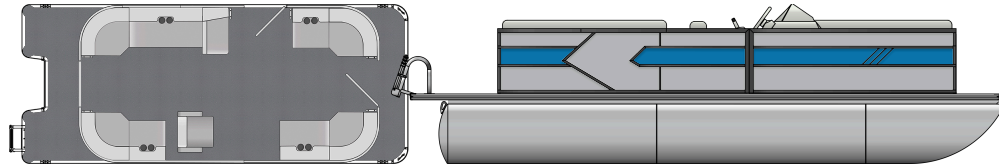

Del Mastro Motors Ltd.
48 Lansdowne St W
Peterborough, ON K9L 1Y1
(705)-742-1150

Bentley 223 Bolt

Series: Bolt Model Year: 2026

HIN Number: BAG16448H526

Standard Equipment

25" Diameter Tubes W/ Lifetime Warranty (Workmanship); Sport3 Tri-Toon Chassis; Interior and Exterior Lifting Strakes on each Tube; .063 Aluminum Underskin; 3/4" - 7 Ply Marine Grade Plywood W/ Lifetime Warranty; 5/8" Full Solid Keel; All Welded Aluminum Transom w/Built-In Fuel Tank w/ Lifetime Warranty (Workmanship); 32 Gallon Composite Fuel Tank; Aluminum Hat Channel Crossmembers; .190 Hat Channel Crossmembers at Motor Pod Area; Powder Coat Railing; Custom Fiberglass Console; OEM Digital Multi-Function Display Gauge W/ GPS Speedometer, Tachometer, Voltage & Fuel; Rockford PMX1 Stereo System W/ 4 speakers; 12 Volt Receptacle w/ Dual USB Charging Ports; LED Navigation Lights & LED Docking Lights; Seastar Hydraulic Tilt Steering; 10' Black Bimini w/ Quick Disconnect; Roto cast Furniture Bases; Integrated Stainless Steel Cupholders; Stainless Steel Rear Entry Telescoping Ladder; 4 Stainless Steel Cleats; Humminbird Helix 5 Chart Plotter w/ Depth; Seagrass Weave Flooring; Bumper Guard W/ Rubber Insert; Midback W/ Recline Captains Chair; 5-Year Bow to Stern Warranty (Limited)

Pricing and Options

Item Name	Bentley MSRP	Dealer Price
Model: 2026 - Bentley 223 Bolt	CA$52,943	CA$58,327
Motor: MTR-DF150ATL5-B	CA$21,043	CA$23,183
Rail Options: Textured Black Rail Color	CA$0	CA$0
Panel Options: Silver Panel Color	CA$0	CA$0
Accent Color: Matte Blue Accent Panel Color	CA$0	CA$0
Flooring Options: Lakeport Plank - Gray Flooring	CA$0	CA$0
Furniture Options: Gray Interior	CA$0	CA$0
Bimini Options: Black Bimini Frame	CA$0	CA$0
Bimini Skin Options: Black Bimini Skin	CA$0	CA$0
Cover Options: Playpen Cover - Black	CA$1,592	CA$1,754
Pontoon Options: Add Outside Lifting Strakes to Tri-Tube	CA$0	CA$0
Pre-Rigs: Suzuki Pre Rig	CA$0	CA$0
Gauges: Suzuki SMG4 Gauge	CA$0	CA$0
Amenities: Battery Cutoff Switch	CA$0	CA$0
Amenities: Bentley Table	CA$477	CA$526
Console Options: Humminbird Helix 5	CA$0	CA$0
Ski Tow Options: Bolt S.S. Ski Tow Bar	CA$1,008	CA$1,111
BOAT + OPTIONS TOTAL	CA$77,063	CA$84,901

Colors

Panel Options	Silver Panel Color
Accent Color	Matte Blue Accent Panel Color
Flooring Options	Lakeport Plank - Gray Flooring
Furniture Options	Gray Interior

Bentley MSRP	CA$77,063
Dealer Sale Price	CA$84,901
Dealer Savings	-CA$7,838

*Standards and options are subject to change