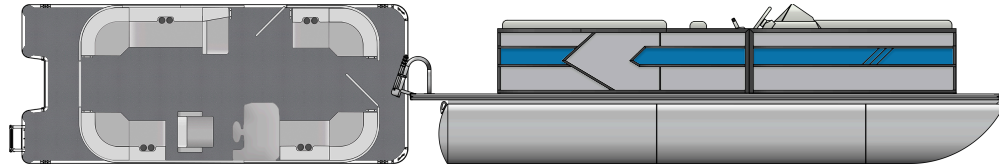

Del Mastro Motors Ltd.
48 Lansdowne St W
Peterborough, ON K9L 1Y1
(705)-742-1150

Bentley 203 Bolt

Series: Bolt Model Year: 2026

HIN Number: BAG16839J526

Standard Equipment

25" Diameter Tubes W/ Lifetime Warranty (Workmanship); Sport3 Tri-Toon Chassis; Interior and Exterior Lifting Strakes on each Tube; .063 Aluminum Underskin; 3/4" - 7 Ply Marine Grade Plywood W/ Lifetime Warranty; 5/8" Full Solid Keel; All Welded Aluminum Transom w/Built-In Fuel Tank w/ Lifetime Warranty (Workmanship); 32 Gallon Composite Fuel Tank; Aluminum Hat Channel Crossmembers; .190 Hat Channel Crossmembers at Motor Pod Area; Powder Coat Railing; Custom Fiberglass Console; OEM Digital Multi-Function Display Gauge W/ GPS Speedometer, Tachometer, Voltage & Fuel; Rockford PMX1 Stereo System W/ 4 speakers; 12 Volt Receptacle w/ Dual USB Charging Ports; LED Navigation Lights & LED Docking Lights; Seastar Hydraulic Tilt Steering; 10' Black Bimini w/ Quick Disconnect; Roto cast Furniture Bases; Integrated Stainless Steel Cupholders; Stainless Steel Rear Entry Telescoping Ladder; 4 Stainless Steel Cleats; Humminbird Helix 5 Chart Plotter w/ Depth; Seagrass Weave Flooring; Bumper Guard W/ Rubber Insert; Midback W/ Recline Captains Chair; 5-Year Bow to Stern Warranty (Limited)

Pricing and Options

Item Name	Bentley MSRP	Dealer Price
Model: 2026 - Bentley 203 Bolt	CA$49,333	CA$54,350
Motor: MTR-DF150ATL5-B	CA$21,043	CA$23,183
Rail Options: Textured Black Rail Color	CA$0	CA$0
Panel Options: Silver Panel Color	CA$0	CA$0
Accent Color: Matte Blue Accent Panel Color	CA$0	CA$0
Flooring Options: Lakeport Plank - Gray Flooring	CA$0	CA$0
Furniture Options: Gray Interior	CA$0	CA$0
Bimini Options: Black Bimini Frame	CA$0	CA$0
Bimini Skin Options: Black Bimini Skin	CA$0	CA$0
Cover Options: Playpen Cover - Black	CA$1,592	CA$1,754
Pre-Rigs: Suzuki Pre Rig	CA$0	CA$0
Gauges: Suzuki SMG4 Gauge	CA$0	CA$0
Pontoon Options: Add Outside Lifting Strakes to Tri-Tube	CA$0	CA$0
Amenities: Battery Cutoff Switch	CA$0	CA$0
Amenities: Bentley Table	CA$477	CA$526
Console Options: Humminbird Helix 5	CA$0	CA$0
Ski Tow Options: Bolt S.S. Ski Tow Bar	CA$1,008	CA$1,111
BOAT + OPTIONS TOTAL	CA$73,453	CA$80,924

Colors

Panel Options	Silver Panel Color
Accent Color	Matte Blue Accent Panel Color
Flooring Options	Lakeport Plank - Gray Flooring
Furniture Options	Gray Interior

Bentley MSRP	CA$73,453
Dealer Sale Price	CA$80,924
Dealer Savings	-CA$7,471

*Standards and options are subject to change