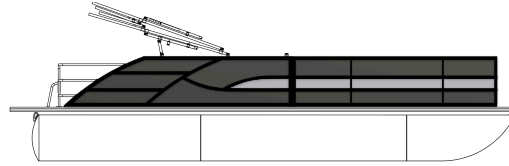

Del Mastro Motors Ltd.
48 Lansdowne St W
Peterborough, ON K9L 1Y1
(705)-742-1150

Legacy 223 Quad Swingback

Series: Legacy Model Year: 2026

HIN Number: BAG16447H526

Standard Equipment

25" Diameter Tubes W/ Lifetime Warranty (Workmanship); 3rd Pontoon Log; Lifting Strakes; .063 Aluminum Underskin; 3/4" - 7 Ply Marine Grade Plywood W/ Lifetime Warranty; 5/8" Full Solid Keel; All Welded Aluminum Transom w/Built-In Fuel Tank w/ Lifetime Warranty (Workmanship); 32 Gallon Composite Fuel Tank; Aluminum Hat Channel Crossmembers; .190 Hat Channel Crossmembers at Motor Pod Area; Powder Coat Railing; Custom Fiberglass Console; OEM Analogue Gauges W/ Speedometer, Tachometer, Voltage & Fuel; JBL R3500 Stereo System W/ 4 speakers; 12 Volt Receptacle w/ Dual USB Charging Ports; LED Navigation Lights & LED Docking Lights; LED Navigation Lights & LED Docking Lights; Seastar Hydraulic Tilt Steering; 10' Bimini w/ Quick Disconnect; Roto cast Furniture Bases; Integrated Stainless Steel Cupholders; Rear Entry W/ Ladder; 4 Stainless Steel Cleats; Table W/ Cupholders; Seagrass Weave Flooring; Bumper Guard W/ Rubber Insert; Midback W/ Recline Captains Chair; 5-Year Bow to Stern Warranty (Limited)

Pricing and Options

Item Name	Bentley MSRP	Dealer Price
Model: 2026 - Legacy 223 Quad Swingback	CA$62,068	CA$68,380
Rail Options: Blackout Package - (Black Bimini Frame & Black Anodized Rub Rail)	CA$1,273	CA$1,403
Rail Options: Textured Black (Powder Coat)	CA$0	CA$0
Panel Options: Matte Black	CA$0	CA$0
Accent Color: Matte Silver	CA$530	CA$584
Furniture Options: Changing Room Option - Installed in Chaise End	CA$636	CA$701
Furniture Options: High Back Captain's Chair - 2	CA$955	CA$1,052
Furniture Options: SE Gray Interior	CA$0	CA$0
Flooring Options: Lakeport Plank - Gray	CA$0	CA$0
Bimini Skin Options: Black Bimini Skin	CA$0	CA$0
Cover Options: Playpen Cover - Black	CA$1,910	CA$2,105
Pre-Rigs: Suzuki Pre Rig	CA$1,061	CA$1,169
Gauges: Suzuki Analog	CA$1,475	CA$1,625
Pontoon Options: Add Outside Lifting Strakes to Tri-Tube	CA$1,061	CA$1,169
Pontoon Options: Ski Locker in Tri-Toon Center Log	CA$1,698	CA$1,871
Amenities: Black Graphics Package	CA$159	CA$175
Amenities: Canada Package	CA$0	CA$0
Amenities: Flip Up Cleats ILO Std Cleats	CA$212	CA$233
Amenities: Installed Battery Cables	CA$297	CA$327
Amenities: Light Pod Option	CA$424	CA$467
Audio Options: Rockford Stereo, 6 spkrs, Amp & 10" Sub	CA$2,866	CA$3,157
Console Options: Humminbird Helix 5	CA$1,061	CA$1,169
Console Options: Windshield Option	CA$530	CA$584
Lighting Options: Exterior Blue LED Package - Rear Underwater Lights & Underdeck Lights	CA$1,061	CA$1,169
Lighting Options: Int. Blue LED Package - Lighted Cup Holders & Courtesy Lights	CA$1,061	CA$1,169
Ski Tow Options: Ski Tow Bar - Black - Installed	CA$1,592	CA$1,754
BOAT + OPTIONS TOTAL	CA$81,930	CA$90,263

Colors