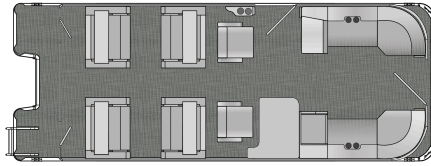

Del Mastro Motors Ltd.
48 Lansdowne St W
Peterborough, ON K9L 1Y1
(705)-742-1150

Legacy 223 Quad Swingback

Series: Legacy Model Year: 2026

HIN Number: BAG16447H526

Standard Equipment

25" Diameter Tubes W/ Lifetime Warranty (Workmanship); 3rd Pontoon Log; Lifting Strakes; .063 Aluminum Underskin; 3/4" - 7 Ply Marine Grade Plywood W/ Lifetime Warranty; 5/8" Full Solid Keel; All Welded Aluminum Transom w/Built-In Fuel Tank w/ Lifetime Warranty (Workmanship); 32 Gallon Composite Fuel Tank; Aluminum Hat Channel Crossmembers; .190 Hat Channel Crossmembers at Motor Pod Area; Powder Coat Railing; Custom Fiberglass Console; OEM Analogue Gauges W/ Speedometer, Tachometer, Voltage & Fuel; JBL R3500 Stereo System W/ 4 speakers; 12 Volt Receptacle w/ Dual USB Charging Ports; LED Navigation Lights & LED Docking Lights; LED Navigation Lights & LED Docking Lights; Seastar Hydraulic Tilt Steering; 10' Bimini w/ Quick Disconnect; Roto cast Furniture Bases; Integrated Stainless Steel Cupholders; Rear Entry W/ Ladder; 4 Stainless Steel Cleats; Table W/ Cupholders; Seagrass Weave Flooring; Bumper Guard W/ Rubber Insert; Midback W/ Recline Captains Chair; 5-Year Bow to Stern Warranty (Limited)

Pricing and Options

Item Name	Bentley MSRP	Dealer Price
Model: 2026 - Legacy 223 Quad Swingback	CA$62,068	CA$68,380
Rail Options: Blackout Package - (Black Bimini Frame & Black Anodized Rub Rail)	CA$1,273	CA$1,403
Rail Options: Textured Black (Powder Coat)	CA$0	CA$0
Panel Options: Matte Black	CA$0	CA$0
Accent Color: Matte Silver	CA$530	CA$584
Furniture Options: Changing Room Option - Installed in Chaise End	CA$636	CA$701
Furniture Options: High Back Captain's Chair - 2	CA$955	CA$1,052
Furniture Options: SE Gray Interior	CA$0	CA$0
Flooring Options: Lakeport Plank - Gray	CA$0	CA$0
Bimini Skin Options: Black Bimini Skin	CA$0	CA$0
Cover Options: Playpen Cover - Black	CA$1,910	CA$2,105
Pre-Rigs: Suzuki Pre Rig	CA$1,061	CA$1,169
Gauges: Suzuki Analog	CA$1,475	CA$1,625
Pontoon Options: Add Outside Lifting Strakes to Tri-Tube	CA$1,061	CA$1,169
Pontoon Options: Ski Locker in Tri-Toon Center Log	CA$1,698	CA$1,871
Amenities: Black Graphics Package	CA$159	CA$175
Amenities: Canada Package	CA$0	CA$0
Amenities: Flip Up Cleats ILO Std Cleats	CA$212	CA$233
Amenities: Installed Battery Cables	CA$297	CA$327
Amenities: Light Pod Option	CA$424	CA$467
Audio Options: Rockford Stereo, 6 spkrs, Amp & 10" Sub	CA$2,866	CA$3,157
Console Options: Humminbird Helix 5	CA$1,061	CA$1,169
Console Options: Windshield Option	CA$530	CA$584
Lighting Options: Exterior Blue LED Package - Rear Underwater Lights & Underdeck Lights	CA$1,061	CA$1,169
Lighting Options: Int. Blue LED Package - Lighted Cup Holders & Courtesy Lights	CA$1,061	CA$1,169
Ski Tow Options: Ski Tow Bar - Black - Installed	CA$1,592	CA$1,754
BOAT + OPTIONS TOTAL	CA$81,930	CA$90,263

Colors