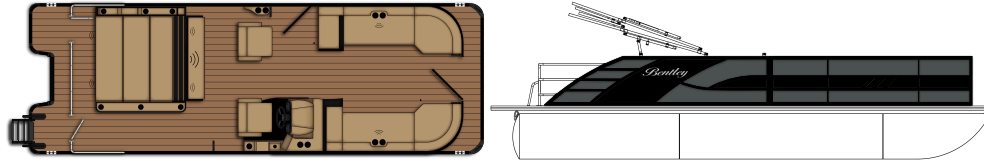

## Elite 253 Swingback Dual Capt

Series: Elite Model Year: 2026

HIN Number: BAG16840J526

### Standard Equipment

25" Diameter Tubes W/ Lifetime Warranty (Workmanship); 3rd Pontoon Log; Lifting Strakes; .063 Aluminum Underskin; 3/4" - 7 Ply Marine Grade Plywood W/ Lifetime Warranty; 5/8" Full Solid Keel; All Welded Aluminum Transom w/Built-In Fuel Tank w/ Lifetime Warranty (Workmanship); 32 Gallon Composite Fuel Tank; Aluminum Hat Channel Crossmembers; .190 Hat Channel Crossmembers at Motor Pod Area; Powder Coat Railing; Custom Fiberglass Console; OEM Digital Multi-Function Gauge; Switch panel W/ Easy Access Resettable Breakers; Lowrance Elite FS7 Screen Plotter, Depth & More; Rockford Fosgate PMX2 Stereo System W/ 6 Speakers; 12 Volt Receptacle w/ Dual USB Charging Ports; LED Navigation Lights & LED Docking Lights; LED Navigation Lights & LED Docking Lights; Seastar Hydraulic Tilt Steering; 10' Bimini w/ Quick Disconnect; Roto cast Furniture Bases; Integrated Stainless Steel Cupholders; Rear Entry W/ Stainless Steel Ladder; 4 Stainless Steel Flip-Up Cleats; Table W/ Cupholders; Seagrass Weave Flooring; Bumper Guard W/ Rubber Insert; Highback W/ Recline Captains Chair; 5-Year Bow to Stern Warranty (Limited)