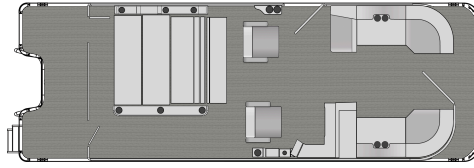

Del Mastro Motors Ltd.
48 Lansdowne St W
Peterborough, ON K9L 1Y1
(705)-742-1150

Legacy 243 Swingback Ext

Series: Legacy Model Year: 2026

HIN Number: BAG16934K526

Pricing and Options

Item Name	Bentley MSRP	Dealer Price
Model: 2026 - Legacy 243 Swingback Ext	CA\$61,516	CA\$67,772
Rail Options: Black Rear Swingback Fence	CA\$0	CA\$0
Rail Options: Blackout Package -(Black Bimini Frame & Black Anodized Rub Rail)	CA\$1,273	CA\$1,403
Rail Options: Textured Black (Powder Coat)	CA\$0	CA\$0
Panel Options: Matte Blue	CA\$0	CA\$0
Accent Color: Matte Black	CA\$530	CA\$584
Furniture Options: High Back Captain's Chair - 2	CA\$955	CA\$1,052
Furniture Options: Lounge End Table	CA\$1,114	CA\$1,227
Furniture Options: Sport Gray w/ Blue Accents Interior	CA\$849	CA\$935
Furniture Options: Trash Can Installed in Lounge End	CA\$106	CA\$116
Flooring Options: Slate Teak- Gray W/ Black	CA\$636	CA\$701
Bimini Options: Series 2000 Black Power Arm Bimini	CA\$10,615	CA\$11,694
Cover Options: Playpen Cover -Black	CA\$1,910	CA\$2,105
Pre-Rigs: Suzuki Pre Rig	CA\$1,061	CA\$1,169
Gauges: Suzuki Analog	CA\$1,475	CA\$1,625
Pontoon Options: 25" Shaft Full Length Center Log: ILO 3/4 Center Tube	CA\$2,653	CA\$2,923
Pontoon Options: Add Outside Lifting Strakes to Tri-Tube	CA\$1,061	CA\$1,169
Pontoon Options: High HP Package (HD Package plus SeaStar Power Assisted Steering)	CA\$8,492	CA\$9,355
Pontoon Options: Ski Locker in Tri-Toon Center Log	CA\$1,698	CA\$1,871
Amenities: Black Graphics Package	CA\$159	CA\$175
Amenities: Canada Package	CA\$0	CA\$0
Amenities: Fender Pro -Set of 4 Installed	CA\$392	CA\$432
Amenities: Flip Up Cleats ILO Std Cleats	CA\$212	CA\$233
Amenities: Ghost Mount For Lillipad Accessories	CA\$212	CA\$233
Amenities: Installed Battery Cables	CA\$297	CA\$327
Amenities: Light Pod Option	CA\$424	CA\$467
Amenities: Noco Charger	CA\$902	CA\$994
Amenities: S.S. Rail Mounted Flag Holder w/ Flag	CA\$318	CA\$350
Audio Options: Rear Radio Remote -Rockford	CA\$849	CA\$935
Audio Options: Rockford Stereo, 6 spkrs, Amp & 10" Sub	CA\$2,866	CA\$3,157
Console Options: Raised Helm Platform	CA\$1,592	CA\$1,754
Console Options: Simrad NSX 7 (GPS & Depth Functions Only)	CA\$2,123	CA\$2,338
Console Options: Under Helm Cooler Slide (Cooler Not Included)	CA\$849	CA\$935
Console Options: Windshield Option	CA\$530	CA\$584
Lighting Options: Exterior Blue LED Package -Rear Underwater Lights & Underdeck Lights	CA\$1,061	CA\$1,169
Lighting Options: Int. Blue LED Package -Lighted Cup Holders & Courtesy Lights	CA\$1,061	CA\$1,169
Ski Tow Options: Ski Tow Bar -Black -Installed	CA\$1,592	CA\$1,754
BOAT + OPTIONS TOTAL	CA\$111,383	CA\$122,707
	Bentley MSRP	CA\$111,383
	Dealer Sale Price	CA\$122,707
	Dealer Savings	-CA\$11,324