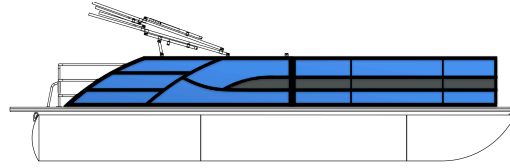

Del Mastro Motors Ltd.
48 Lansdowne St W
Peterborough, ON K9L 1Y1
(705)-742-1150

Legacy 243 Swingback Ext

Series: Legacy Model Year: 2026

HIN Number: BAG16934K526

Pricing and Options

Item Name	Bentley MSRP	Dealer Price
Model: 2026 - Legacy 243 Swingback Ext	CA\$61,516	CA\$67,772
Rail Options: Black Rear Swingback Fence	CA\$0	CA\$0
Rail Options: Blackout Package -(Black Bimini Frame & Black Anodized Rub Rail)	CA\$1,273	CA\$1,403
Rail Options: Textured Black (Powder Coat)	CA\$0	CA\$0
Panel Options: Matte Blue	CA\$0	CA\$0
Accent Color: Matte Black	CA\$530	CA\$584
Furniture Options: High Back Captain's Chair - 2	CA\$955	CA\$1,052
Furniture Options: Lounge End Table	CA\$1,114	CA\$1,227
Furniture Options: Sport Gray w/ Blue Accents Interior	CA\$849	CA\$935
Furniture Options: Trash Can Installed in Lounge End	CA\$106	CA\$116
Flooring Options: Slate Teak- Gray W/ Black	CA\$636	CA\$701
Bimini Options: Series 2000 Black Power Arm Bimini	CA\$10,615	CA\$11,694
Cover Options: Playpen Cover -Black	CA\$1,910	CA\$2,105
Pre-Rigs: Suzuki Pre Rig	CA\$1,061	CA\$1,169
Gauges: Suzuki Analog	CA\$1,475	CA\$1,625
Pontoon Options: 25" Shaft Full Length Center Log: ILO 3/4 Center Tube	CA\$2,653	CA\$2,923
Pontoon Options: Add Outside Lifting Strakes to Tri-Tube	CA\$1,061	CA\$1,169
Pontoon Options: High HP Package (HD Package plus SeaStar Power Assisted Steering)	CA\$8,492	CA\$9,355
Pontoon Options: Ski Locker in Tri-Toon Center Log	CA\$1,698	CA\$1,871
Amenities: Black Graphics Package	CA\$159	CA\$175
Amenities: Canada Package	CA\$0	CA\$0
Amenities: Fender Pro -Set of 4 Installed	CA\$392	CA\$432
Amenities: Flip Up Cleats ILO Std Cleats	CA\$212	CA\$233
Amenities: Ghost Mount For Lillipad Accessories	CA\$212	CA\$233
Amenities: Installed Battery Cables	CA\$297	CA\$327
Amenities: Light Pod Option	CA\$424	CA\$467
Amenities: Noco Charger	CA\$902	CA\$994
Amenities: S.S. Rail Mounted Flag Holder w/ Flag	CA\$318	CA\$350
Audio Options: Rear Radio Remote -Rockford	CA\$849	CA\$935
Audio Options: Rockford Stereo, 6 spkrs, Amp & 10" Sub	CA\$2,866	CA\$3,157
Console Options: Raised Helm Platform	CA\$1,592	CA\$1,754
Console Options: Simrad NSX 7 (GPS & Depth Functions Only)	CA\$2,123	CA\$2,338
Console Options: Under Helm Cooler Slide (Cooler Not Included)	CA\$849	CA\$935
Console Options: Windshield Option	CA\$530	CA\$584
Lighting Options: Exterior Blue LED Package -Rear Underwater Lights & Underdeck Lights	CA\$1,061	CA\$1,169
Lighting Options: Int. Blue LED Package -Lighted Cup Holders & Courtesy Lights	CA\$1,061	CA\$1,169
Ski Tow Options: Ski Tow Bar -Black -Installed	CA\$1,592	CA\$1,754
BOAT + OPTIONS TOTAL	CA\$111,383	CA\$122,707
	Bentley MSRP	CA\$111,383
	Dealer Sale Price	CA\$122,707
	Dealer Savings	-CA\$11,324