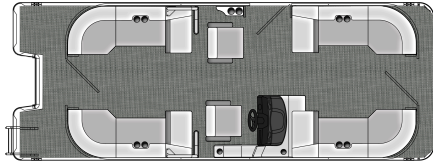

Del Mastro Motors Ltd.
48 Lansdowne St W
Peterborough, ON K9L 1Y1
(705)-742-1150

Legacy 223 Navigator

Series: Legacy Model Year: 2026

HIN Number: BAG16731J526

Standard Equipment

25" Diameter Tubes W/ Lifetime Warranty (Workmanship); 3rd Pontoon Log; Lifting Strakes; .063 Aluminum Underskin; 3/4" - 7 Ply Marine Grade Plywood W/ Lifetime Warranty; 5/8" Full Solid Keel; All Welded Aluminum Transom w/Built-In Fuel Tank w/ Lifetime Warranty (Workmanship); 32 Gallon Composite Fuel Tank; Aluminum Hat Channel Crossmembers; .190 Hat Channel Crossmembers at Motor Pod Area; Powder Coat Railing; Custom Fiberglass Console; OEM Analogue Gauges W/ Speedometer, Tachometer, Voltage & Fuel; JBL R3500 Stereo System W/ 4 speakers; 12 Volt Receptacle w/ Dual USB Charging Ports; LED Navigation Lights & LED Docking Lights; LED Navigation Lights & LED Docking Lights; Seastar Hydraulic Tilt Steering; 10' Bimini w/ Quick Disconnect; Roto cast Furniture Bases; Integrated Stainless Steel Cupholders; Rear Entry W/ Ladder; 4 Stainless Steel Cleats; Table W/ Cupholders; Seagrass Weave Flooring; Bumper Guard W/ Rubber Insert; Midback W/ Recline Captains Chair; 5-Year Bow to Stern Warranty (Limited)