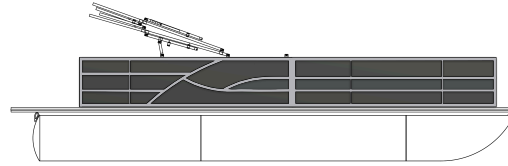

Del Mastro Motors Ltd.
48 Lansdowne St W
Peterborough, ON K9L 1Y1
(705)-742-1150

Legacy 223 Navigator

Series: Legacy Model Year: 2026

HIN Number: BAG16731J526

Standard Equipment

25" Diameter Tubes W/ Lifetime Warranty (Workmanship); 3rd Pontoon Log; Lifting Strakes; .063 Aluminum Underskin; 3/4" - 7 Ply Marine Grade Plywood W/ Lifetime Warranty; 5/8" Full Solid Keel; All Welded Aluminum Transom w/Built-In Fuel Tank w/ Lifetime Warranty (Workmanship); 32 Gallon Composite Fuel Tank; Aluminum Hat Channel Crossmembers; .190 Hat Channel Crossmembers at Motor Pod Area; Powder Coat Railing; Custom Fiberglass Console; OEM Analogue Gauges W/ Speedometer, Tachometer, Voltage & Fuel; JBL R3500 Stereo System W/ 4 speakers; 12 Volt Receptacle w/ Dual USB Charging Ports; LED Navigation Lights & LED Docking Lights; LED Navigation Lights & LED Docking Lights; Seastar Hydraulic Tilt Steering; 10' Bimini w/ Quick Disconnect; Roto cast Furniture Bases; Integrated Stainless Steel Cupholders; Rear Entry W/ Ladder; 4 Stainless Steel Cleats; Table W/ Cupholders; Seagrass Weave Flooring; Bumper Guard W/ Rubber Insert; Midback W/ Recline Captains Chair; 5-Year Bow to Stern Warranty (Limited)