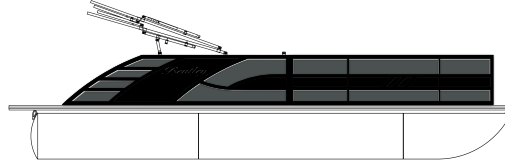

### Standard Equipment

25" Diameter Tubes W/ Lifetime Warranty (Workmanship); 3rd Pontoon Log; Lifting Strakes; .063 Aluminum Underskin; 3/4" - 7 Ply Marine Grade Plywood W/ Lifetime Warranty; 5/8" Full Solid Keel; All Welded Aluminum Transom w/Built-In Fuel Tank w/ Lifetime Warranty (Workmanship); 32 Gallon Composite Fuel Tank; Aluminum Hat Channel Crossmembers; .190 Hat Channel Crossmembers at Motor Pod Area; Powder Coat Railing; Custom Fiberglass Console; OEM Digital Multi-Function Gauge; Switch panel W/ Easy Access Resettable Breakers; Lowrance Elite FS7 Screen Plotter, Depth & More; Rockford Fosgate PMX2 Stereo System W/ 6 Speakers; 12 Volt Receptacle w/ Dual USB Charging Ports; LED Navigation Lights & LED Docking Lights; LED Navigation Lights & LED Docking Lights; Seastar Hydraulic Tilt Steering; 10' Bimini w/ Quick Disconnect; Roto cast Furniture Bases; Integrated Stainless Steel Cupholders; Rear Entry W/ Stainless Steel Ladder; 4 Stainless Steel Flip-Up Cleats; Table W/ Cupholders; Seagrass Weave Flooring; Bumper Guard W/ Rubber Insert; Highback W/ Recline Captains Chair; 5-Year Bow to Stern Warranty (Limited)