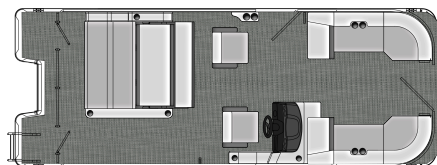

Del Mastro Motors Ltd.
48 Lansdowne St W
Peterborough, ON K9L 1Y1
(705)-742-1150

Legacy 223 Swingback

Series: Legacy Model Year: 2026

HIN Number: BAG16837J526

Standard Equipment

25" Diameter Tubes W/ Lifetime Warranty (Workmanship); 3rd Pontoon Log; Lifting Strakes; .063 Aluminum Underskin; 3/4" - 7 Ply Marine Grade Plywood W/ Lifetime Warranty; 5/8" Full Solid Keel; All Welded Aluminum Transom w/Built-In Fuel Tank w/ Lifetime Warranty (Workmanship); 32 Gallon Composite Fuel Tank; Aluminum Hat Channel Crossmembers; .190 Hat Channel Crossmembers at Motor Pod Area; Powder Coat Railing; Custom Fiberglass Console; OEM Analogue Gauges W/ Speedometer, Tachometer, Voltage & Fuel; JBL R3500 Stereo System W/ 4 speakers; 12 Volt Receptacle w/ Dual USB Charging Ports; LED Navigation Lights & LED Docking Lights; LED Navigation Lights & LED Docking Lights; Seastar Hydraulic Tilt Steering; 10' Bimini w/ Quick Disconnect; Roto cast Furniture Bases; Integrated Stainless Steel Cupholders; Rear Entry W/ Ladder; 4 Stainless Steel Cleats; Table W/ Cupholders; Seagrass Weave Flooring; Bumper Guard W/ Rubber Insert; Midback W/ Recline Captains Chair; 5-Year Bow to Stern Warranty (Limited)

Pricing and Options

Item Name	Bentley MSRP	Dealer Price
Model: 2026 - Legacy 223 Swingback	CA$59,870	CA$65,959
Rail Options: Black Rear Swingback Fence	CA$0	CA$0
Rail Options: Blackout Package - (Black Bimini Frame & Black Anodized Rub Rail)	CA$1,273	CA$1,403
Rail Options: Textured Black (Powder Coat)	CA$0	CA$0
Panel Options: Matte Silver	CA$0	CA$0
Accent Color: Burgundy	CA$530	CA$584
Furniture Options: Changing Room Option - Drop Down Curtain	CA$371	CA$409
Furniture Options: High Back Captain's Chair - 2	CA$955	CA$1,052
Furniture Options: SE Gray Interior	CA$0	CA$0
Furniture Options: Trash Can Installed in Lounge End	CA$106	CA$116
Flooring Options: Lakeport Plank - Gray	CA$0	CA$0
Bimini Skin Options: Black Bimini Skin	CA$0	CA$0
Cover Options: Playpen Cover - Black	CA$1,910	CA$2,105
Pre-Rigs: Suzuki Pre Rig	CA$1,061	CA$1,169
Gauges: Suzuki Analog	CA$1,475	CA$1,625
Pontoon Options: Add Outside Lifting Strakes to Tri-Tube	CA$1,061	CA$1,169
Pontoon Options: Ski Locker in Tri-Toon Center Log	CA$1,698	CA$1,871
Amenities: Black Graphics Package	CA$159	CA$175
Amenities: Canada Package	CA$0	CA$0
Amenities: Flip Up Cleats ILO Std Cleats	CA$212	CA$233
Amenities: Ghost Mount For Lillipad Accessories	CA$212	CA$233
Amenities: Installed Battery Cables	CA$297	CA$327
Amenities: Light Pod Option	CA$424	CA$467
Console Options: Simrad NSX 7 (GPS & Depth Functions Only)	CA$2,123	CA$2,338
Console Options: Windshield Option	CA$530	CA$584
Lighting Options: Int. Blue LED Package - Lighted Cup Holders & Courtesy Lights	CA$1,061	CA$1,169
Ski Tow Options: Ski Tow Bar - Black - Installed	CA$1,592	CA$1,754
BOAT + OPTIONS TOTAL	CA$76,920	CA$84,742

Colors