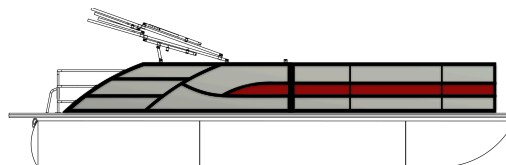

**Del Mastro Motors Ltd.**  
 48 Lansdowne St W  
 Peterborough, ON K9L 1Y1  
 (705)-742-1150

**Legacy 223 Swingback**

Series: Legacy Model Year: 2026

HIN Number: BAG16837J526

**Standard Equipment**

25" Diameter Tubes W/ Lifetime Warranty (Workmanship); 3rd Pontoon Log; Lifting Strakes; .063 Aluminum Underskin; 3/4" - 7 Ply Marine Grade Plywood W/ Lifetime Warranty; 5/8" Full Solid Keel; All Welded Aluminum Transom w/Built-In Fuel Tank w/ Lifetime Warranty (Workmanship); 32 Gallon Composite Fuel Tank; Aluminum Hat Channel Crossmembers; .190 Hat Channel Crossmembers at Motor Pod Area; Powder Coat Railing; Custom Fiberglass Console; OEM Analogue Gauges W/ Speedometer, Tachometer, Voltage & Fuel; JBL R3500 Stereo System W/ 4 speakers; 12 Volt Receptacle w/ Dual USB Charging Ports; LED Navigation Lights & LED Docking Lights; LED Navigation Lights & LED Docking Lights; Seastar Hydraulic Tilt Steering; 10' Bimini w/ Quick Disconnect; Roto cast Furniture Bases; Integrated Stainless Steel Cupholders; Rear Entry W/ Ladder; 4 Stainless Steel Cleats; Table W/ Cupholders; Seagrass Weave Flooring; Bumper Guard W/ Rubber Insert; Midback W/ Recline Captains Chair; 5-Year Bow to Stern Warranty (Limited)