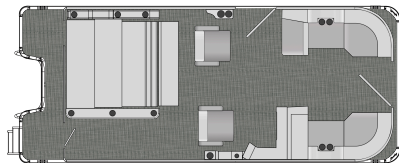

Del Mastro Motors Ltd.
 48 Lansdowne St W
 Peterborough, ON K9L 1Y1
 (705)-742-1150

Legacy 203 Swingback

Series: Legacy Model Year: 2026

HIN Number: BAG16935K526

Pricing and Options

Item Name	Bentley MSRP	Dealer Price
Model: 2026 - Legacy 203 Swingback	CA\$56,686	CA\$62,450
Rail Options: Silver Vein (Powder Coat)	CA\$0	CA\$0
Panel Options: Matte Red	CA\$0	CA\$0
Accent Color: White	CA\$530	CA\$584
Furniture Options: SE Gray Interior	CA\$0	CA\$0
Flooring Options: Lakeport Plank - Gray	CA\$0	CA\$0
Bimini Options: Clear Anodized, 10 Bimini Frame	CA\$0	CA\$0
Bimini Skin Options: Black Bimini Skin	CA\$0	CA\$0
Cover Options: Playpen Cover - Black	CA\$1,910	CA\$2,105
Pre-Rigs: Suzuki Pre Rig	CA\$1,061	CA\$1,169
Gauges: Suzuki Analog	CA\$1,475	CA\$1,625
Pontoon Options: HD Splash Fins	CA\$530	CA\$584
Amenities: Black Graphics Package	CA\$159	CA\$175
Amenities: Canada Package	CA\$0	CA\$0
Amenities: Flip Up Cleats ILO Std Cleats	CA\$212	CA\$233
Amenities: Installed Battery Cables	CA\$297	CA\$327
Amenities: Light Pod Option	CA\$424	CA\$467
Audio Options: Rear Radio Remote - Rockford	CA\$849	CA\$935
Audio Options: Rockford Stereo, 6 spkrs, Amp & 10" Sub	CA\$2,866	CA\$3,157
Console Options: Humminbird Helix 5	CA\$1,061	CA\$1,169
Console Options: Windshield Option	CA\$530	CA\$584
Lighting Options: Exterior Blue LED Package - Rear Underwater Lights & Underdeck Lights	CA\$1,061	CA\$1,169
Lighting Options: Int. Blue LED Package - Lighted Cup Holders & Courtesy Lights	CA\$1,061	CA\$1,169
Ski Tow Options: Flag Kit - Ski Tow Mounted	CA\$530	CA\$584
Ski Tow Options: Ski Tow Bar - Installed	CA\$1,475	CA\$1,625
BOAT + OPTIONS TOTAL	CA\$72,717	CA\$80,111

Colors

Rail Options	Silver Vein (Powder Coat)
Panel Options	Matte Red
Accent Color	White
Furniture Options	SE Gray Interior
Flooring Options	Lakeport Plank - Gray

Bentley MSRP	CA\$72,717
Dealer Sale Price	CA\$80,111
Dealer Savings	-CA\$7,394