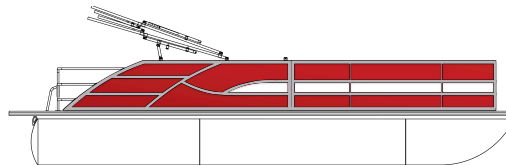

Del Mastro Motors Ltd.
 48 Lansdowne St W
 Peterborough, ON K9L 1Y1
 (705)-742-1150

Legacy 203 Swingback

Series: Legacy Model Year: 2026

HIN Number: BAG16935K526

Pricing and Options

Item Name	Bentley MSRP	Dealer Price
Model: 2026 - Legacy 203 Swingback	CA\$56,686	CA\$62,450
Rail Options: Silver Vein (Powder Coat)	CA\$0	CA\$0
Panel Options: Matte Red	CA\$0	CA\$0
Accent Color: White	CA\$530	CA\$584
Furniture Options: SE Gray Interior	CA\$0	CA\$0
Flooring Options: Lakeport Plank - Gray	CA\$0	CA\$0
Bimini Options: Clear Anodized, 10 Bimini Frame	CA\$0	CA\$0
Bimini Skin Options: Black Bimini Skin	CA\$0	CA\$0
Cover Options: Playpen Cover - Black	CA\$1,910	CA\$2,105
Pre-Rigs: Suzuki Pre Rig	CA\$1,061	CA\$1,169
Gauges: Suzuki Analog	CA\$1,475	CA\$1,625
Pontoon Options: HD Splash Fins	CA\$530	CA\$584
Amenities: Black Graphics Package	CA\$159	CA\$175
Amenities: Canada Package	CA\$0	CA\$0
Amenities: Flip Up Cleats ILO Std Cleats	CA\$212	CA\$233
Amenities: Installed Battery Cables	CA\$297	CA\$327
Amenities: Light Pod Option	CA\$424	CA\$467
Audio Options: Rear Radio Remote - Rockford	CA\$849	CA\$935
Audio Options: Rockford Stereo, 6 spkrs, Amp & 10" Sub	CA\$2,866	CA\$3,157
Console Options: Humminbird Helix 5	CA\$1,061	CA\$1,169
Console Options: Windshield Option	CA\$530	CA\$584
Lighting Options: Exterior Blue LED Package - Rear Underwater Lights & Underdeck Lights	CA\$1,061	CA\$1,169
Lighting Options: Int. Blue LED Package - Lighted Cup Holders & Courtesy Lights	CA\$1,061	CA\$1,169
Ski Tow Options: Flag Kit - Ski Tow Mounted	CA\$530	CA\$584
Ski Tow Options: Ski Tow Bar - Installed	CA\$1,475	CA\$1,625
BOAT + OPTIONS TOTAL	CA\$72,717	CA\$80,111

Colors

Rail Options	Silver Vein (Powder Coat)
Panel Options	Matte Red
Accent Color	White
Furniture Options	SE Gray Interior
Flooring Options	Lakeport Plank - Gray

Bentley MSRP	CA\$72,717
Dealer Sale Price	CA\$80,111
Dealer Savings	-CA\$7,394