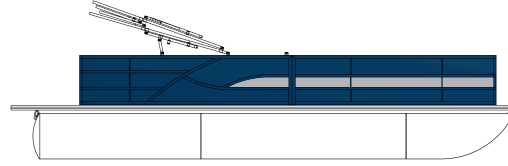

**Del Mastro Motors Ltd.**  
 48 Lansdowne St W  
 Peterborough, ON K9L 1Y1  
 (705)-742-1150

**Fish 203 Fish-N-Cruise**

Series: Fish Model Year: 2026

HIN Number: BAG16838J526

**Pricing and Options**

Item Name	Bentley MSRP	Dealer Price
Model: 2026 - Fish 203 Fish-N-Cruise	CA\$52,068	CA\$57,363
Rail Options: Blackout Package - (Black Anodized Bimini Frame & Black Anodized Rub Rail)	CA\$1,273	CA\$1,403
Rail Options: Silver Vein (Powder Coat)	CA\$0	CA\$0
Panel Options: Indigo Blue	CA\$0	CA\$0
Accent Color: Matte Silver	CA\$530	CA\$584
Furniture Options: Changing Room Option - Drop Down Curtain	CA\$371	CA\$409
Furniture Options: High Back Captain's Chair	CA\$477	CA\$526
Furniture Options: SE Gray Interior	CA\$0	CA\$0
Flooring Options: Lakeport Plank - Gray Flooring	CA\$0	CA\$0
Bimini Skin Options: Black Bimini Skin	CA\$0	CA\$0
Cover Options: Playpen Cover - Black	CA\$1,910	CA\$2,105
Pre-Rigs: Suzuki Pre Rig	CA\$1,061	CA\$1,169
Gauges: Suzuki Analog Gauges	CA\$1,475	CA\$1,625
Amenities: Canada Package	CA\$0	CA\$0
Amenities: Fender Pro - Set of 4 Installed	CA\$392	CA\$432
Amenities: Flip Up Cleats ILO Std Cleats	CA\$212	CA\$233
Amenities: Installed Battery Cables	CA\$297	CA\$327
Console Options: Humminbird Helix 5	CA\$1,061	CA\$1,169
Lighting Options: Interior Blue LED Package - Cupholders & Courtesy	CA\$1,061	CA\$1,169
Ski Tow Options: Ski Tow Bar - Black - Installed	CA\$1,592	CA\$1,754
<b>BOAT + OPTIONS TOTAL</b>	<b>CA\$63,780</b>	<b>CA\$70,268</b>

**Colors**

<b>Panel Options</b>	Indigo Blue
<b>Accent Color</b>	Matte Silver
<b>Furniture Options</b>	SE Gray Interior
<b>Flooring Options</b>	Lakeport Plank - Gray Flooring

<b>Bentley MSRP</b>	<b>CA\$63,780</b>
<b>Dealer Sale Price</b>	<b>CA\$70,268</b>
<b>Dealer Savings</b>	<b>-CA\$6,488</b>