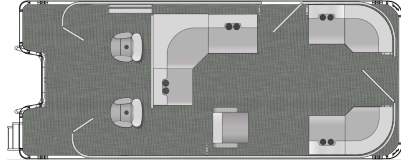

**Del Mastro Motors Ltd.**  
 48 Lansdowne St W  
 Peterborough, ON K9L 1Y1  
 (705)-742-1150

**Fish 203 Fish-N-Cruise**

Series: Fish Model Year: 2026

HIN Number: BAG16838J526

**Pricing and Options**

Item Name	Bentley MSRP	Dealer Price
Model: 2026 - Fish 203 Fish-N-Cruise	CA\$52,068	CA\$57,363
Rail Options: Blackout Package - (Black Anodized Bimini Frame & Black Anodized Rub Rail)	CA\$1,273	CA\$1,403
Rail Options: Silver Vein (Powder Coat)	CA\$0	CA\$0
Panel Options: Indigo Blue	CA\$0	CA\$0
Accent Color: Matte Silver	CA\$530	CA\$584
Furniture Options: Changing Room Option - Drop Down Curtain	CA\$371	CA\$409
Furniture Options: High Back Captain's Chair	CA\$477	CA\$526
Furniture Options: SE Gray Interior	CA\$0	CA\$0
Flooring Options: Lakeport Plank - Gray Flooring	CA\$0	CA\$0
Bimini Skin Options: Black Bimini Skin	CA\$0	CA\$0
Cover Options: Playpen Cover - Black	CA\$1,910	CA\$2,105
Pre-Rigs: Suzuki Pre Rig	CA\$1,061	CA\$1,169
Gauges: Suzuki Analog Gauges	CA\$1,475	CA\$1,625
Amenities: Canada Package	CA\$0	CA\$0
Amenities: Fender Pro - Set of 4 Installed	CA\$392	CA\$432
Amenities: Flip Up Cleats ILO Std Cleats	CA\$212	CA\$233
Amenities: Installed Battery Cables	CA\$297	CA\$327
Console Options: Humminbird Helix 5	CA\$1,061	CA\$1,169
Lighting Options: Interior Blue LED Package - Cupholders & Courtesy	CA\$1,061	CA\$1,169
Ski Tow Options: Ski Tow Bar - Black - Installed	CA\$1,592	CA\$1,754
<b>BOAT + OPTIONS TOTAL</b>	<b>CA\$63,780</b>	<b>CA\$70,268</b>

**Colors**

<b>Panel Options</b>	Indigo Blue
<b>Accent Color</b>	Matte Silver
<b>Furniture Options</b>	SE Gray Interior
<b>Flooring Options</b>	Lakeport Plank - Gray Flooring

<b>Bentley MSRP</b>	<b>CA\$63,780</b>
<b>Dealer Sale Price</b>	<b>CA\$70,268</b>
<b>Dealer Savings</b>	<b>-CA\$6,488</b>