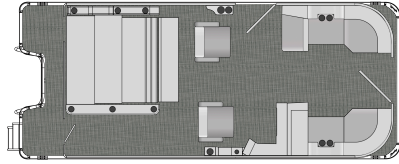

Del Mastro Motors Ltd.
 48 Lansdowne St W
 Peterborough, ON K9L 1Y1
 (705)-742-1150

Legacy 200 Swingback

Series: Legacy Model Year: 2026

HIN Number: BAG16730J526

Pricing and Options

Item Name	Bentley MSRP	Dealer Price
Model: 2026 - Legacy 200 Swingback	CA\$47,132	CA\$51,925
Rail Options: Blackout Package - (Black Bimini Frame & Black Anodized Rub Rail)	CA\$1,273	CA\$1,403
Rail Options: Textured Black (Powder Coat)	CA\$0	CA\$0
Panel Options: Matte Blue	CA\$0	CA\$0
Accent Color: Solid Color Panel - No Accent	CA\$0	CA\$0
Furniture Options: Changing Room Option - Drop Down Curtain	CA\$371	CA\$409
Furniture Options: SE Gray Interior	CA\$0	CA\$0
Flooring Options: Lakeport Plank - Gray	CA\$0	CA\$0
Bimini Skin Options: Black Bimini Skin	CA\$0	CA\$0
Cover Options: Playpen Cover - Black	CA\$1,910	CA\$2,105
Pre-Rigs: Suzuki Pre Rig	CA\$1,061	CA\$1,169
Gauges: Suzuki Analog	CA\$1,475	CA\$1,625
Steering Options: Xtreme Mechanical Tilt Steering	CA\$0	CA\$0
Amenities: Canada Package	CA\$0	CA\$0
Amenities: Fender Pro - Set of 4 Installed	CA\$392	CA\$432
Amenities: Installed Battery Cables	CA\$297	CA\$327
Amenities: Light Pod Option	CA\$424	CA\$467
Console Options: Humminbird Helix 5	CA\$1,061	CA\$1,169
Ski Tow Options: Ski Tow Bar - Black - Installed	CA\$1,592	CA\$1,754
BOAT + OPTIONS TOTAL	CA\$56,988	CA\$62,785

Colors

Rail Options	Blackout Package - (Black Bimini Frame & Black Anodized Rub Rail)
Rail Options	Textured Black (Powder Coat)
Panel Options	Matte Blue
Furniture Options	SE Gray Interior
Flooring Options	Lakeport Plank - Gray