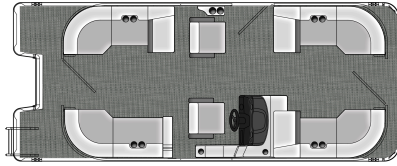

Del Mastro Motors Ltd.
48 Lansdowne St W
Peterborough, ON K9L 1Y1
(705)-742-1150

Legacy 200 Navigator

Series: Legacy Model Year: 2026

HIN Number: BAG16446H526

Standard Equipment

25" Diameter Tubes W/ Lifetime Warranty (Workmanship); 3/4" - 7 Ply Marine Grade Plywood W/ Lifetime Warranty; 5/8" Full Solid Keel; All Welded Aluminum Transom w/Built-In Fuel Tank w/ Lifetime Warranty (Workmanship); 32 Gallon Composite Fuel Tank; Aluminum Hat Channel Crossmembers; 190 Hat Channel Crossmembers at Motor Pod Area; Powder Coat Railing; Custom Fiberglass Console; OEM Analogue Gauges W/ Speedometer, Tachometer, Voltage & Fuel; Switch panel W/ Easy Access Resettable Breakers; JBL R3500 Stereo System W/ 4 speakers; 12 Volt Receptacle w/ Dual USB Charging Ports; LED Navigation Lights & LED Docking Lights; LED Navigation Lights & LED Docking Lights; Mechanical Tilt Steering; 10' Bimini w/ Quick Disconnect; Roto cast Furniture Bases; Integrated Stainless Steel Cupholders; Rear Entry W/ Ladder; 4 Stainless Steel Cleats; Table W/ Cupholders; Seagrass Weave Flooring; Bumper Guard W/ Rubber Insert; Midback W/ Recline Captains Chair; 5-Year Bow to Stern Warranty (Limited)

Pricing and Options

Item Name	Bentley MSRP	Dealer Price
Model: 2026 - Legacy 200 Navigator	CA$42,780	CA$47,130
Rail Options: Blackout Package - (Black Bimini Frame & Black Anodized Rub Rail)	CA$1,273	CA$1,403
Rail Options: Textured Black (Powder Coat)	CA$0	CA$0
Panel Options: Matte Silver	CA$0	CA$0
Accent Color: Matte Black	CA$530	CA$584
Furniture Options: Changing Room Option - Installed in Chaise End	CA$636	CA$701
Furniture Options: High Back Captain's Chair - 2	CA$955	CA$1,052
Furniture Options: SE Gray Interior	CA$0	CA$0
Flooring Options: Lakeport Plank - Gray	CA$0	CA$0
Bimini Skin Options: Black Bimini Skin	CA$0	CA$0
Cover Options: Playpen Cover - Black	CA$1,910	CA$2,105
Pre-Rigs: Suzuki Pre Rig	CA$1,061	CA$1,169
Gauges: Suzuki Analog	CA$1,475	CA$1,625
Steering Options: Xtreme Mechanical Tilt Steering	CA$0	CA$0
Amenities: Black Graphics Package	CA$159	CA$175
Amenities: Canada Package	CA$0	CA$0
Amenities: Docking Kit (4 - Logo'd Fenders w/ Lines, 4 - 15' Docking Lines, & 4 - Fender Clips)	CA$530	CA$584
Amenities: Flip Up Cleats ILO Std Cleats	CA$212	CA$233
Amenities: Installed Battery Cables	CA$297	CA$327
Console Options: Humminbird Helix 5	CA$1,061	CA$1,169
BOAT + OPTIONS TOTAL	CA$52,879	CA$58,257

Colors

Rail Options	Blackout Package - (Black Bimini Frame & Black Anodized Rub Rail)
Rail Options	Textured Black (Powder Coat)
Panel Options	Matte Silver
Accent Color	Matte Black
Furniture Options	SE Gray Interior
Flooring Options	Lakeport Plank - Gray

Bentley MSRP	CA$52,879
Dealer Sale Price	CA$58,257
Dealer Savings	-CA$5,378

*Standards and options are subject to change