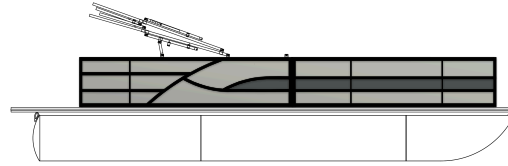

Del Mastro Motors Ltd.
48 Lansdowne St W
Peterborough, ON K9L 1Y1
(705)-742-1150

Legacy 200 Navigator

Series: Legacy Model Year: 2026

HIN Number: BAG16446H526

Standard Equipment

25" Diameter Tubes W/ Lifetime Warranty (Workmanship); 3/4" - 7 Ply Marine Grade Plywood W/ Lifetime Warranty; 5/8" Full Solid Keel; All Welded Aluminum Transom w/Built-In Fuel Tank w/ Lifetime Warranty (Workmanship); 32 Gallon Composite Fuel Tank; Aluminum Hat Channel Crossmembers; 190 Hat Channel Crossmembers at Motor Pod Area; Powder Coat Railing; Custom Fiberglass Console; OEM Analogue Gauges W/ Speedometer, Tachometer, Voltage & Fuel; Switch panel W/ Easy Access Resettable Breakers; JBL R3500 Stereo System W/ 4 speakers; 12 Volt Receptacle w/ Dual USB Charging Ports; LED Navigation Lights & LED Docking Lights; LED Navigation Lights & LED Docking Lights; Mechanical Tilt Steering; 10' Bimini w/ Quick Disconnect; Roto cast Furniture Bases; Integrated Stainless Steel Cupholders; Rear Entry W/ Ladder; 4 Stainless Steel Cleats; Table W/ Cupholders; Seagrass Weave Flooring; Bumper Guard W/ Rubber Insert; Midback W/ Recline Captains Chair; 5-Year Bow to Stern Warranty (Limited)

Pricing and Options

Item Name	Bentley MSRP	Dealer Price
Model: 2026 - Legacy 200 Navigator	CA$42,780	CA$47,130
Rail Options: Blackout Package - (Black Bimini Frame & Black Anodized Rub Rail)	CA$1,273	CA$1,403
Rail Options: Textured Black (Powder Coat)	CA$0	CA$0
Panel Options: Matte Silver	CA$0	CA$0
Accent Color: Matte Black	CA$530	CA$584
Furniture Options: Changing Room Option - Installed in Chaise End	CA$636	CA$701
Furniture Options: High Back Captain's Chair - 2	CA$955	CA$1,052
Furniture Options: SE Gray Interior	CA$0	CA$0
Flooring Options: Lakeport Plank - Gray	CA$0	CA$0
Bimini Skin Options: Black Bimini Skin	CA$0	CA$0
Cover Options: Playpen Cover - Black	CA$1,910	CA$2,105
Pre-Rigs: Suzuki Pre Rig	CA$1,061	CA$1,169
Gauges: Suzuki Analog	CA$1,475	CA$1,625
Steering Options: Xtreme Mechanical Tilt Steering	CA$0	CA$0
Amenities: Black Graphics Package	CA$159	CA$175
Amenities: Canada Package	CA$0	CA$0
Amenities: Docking Kit (4 - Logo'd Fenders w/ Lines, 4 - 15' Docking Lines, & 4 - Fender Clips)	CA$530	CA$584
Amenities: Flip Up Cleats ILO Std Cleats	CA$212	CA$233
Amenities: Installed Battery Cables	CA$297	CA$327
Console Options: Humminbird Helix 5	CA$1,061	CA$1,169
BOAT + OPTIONS TOTAL	CA$52,879	CA$58,257

Colors

Rail Options	Blackout Package - (Black Bimini Frame & Black Anodized Rub Rail)
Rail Options	Textured Black (Powder Coat)
Panel Options	Matte Silver
Accent Color	Matte Black
Furniture Options	SE Gray Interior
Flooring Options	Lakeport Plank - Gray

Bentley MSRP	CA$52,879
Dealer Sale Price	CA$58,257
Dealer Savings	-CA$5,378

*Standards and options are subject to change