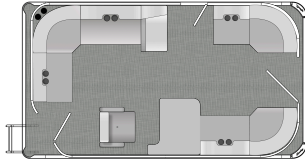

Del Mastro Motors Ltd.
48 Lansdowne St W
Peterborough, ON K9L 1Y1
(705)-742-1150

Bentley LE 160CR

Series: LE Model Year: 2026

HIN Number: BAG16936K526

Standard Equipment

25" Diameter Tubes W/ Lifetime Warranty (Workmanship); 3/4" - 7 Ply Marine Grade Plywood W/ Lifetime Warranty; 5/8" Full Solid Keel; All Welded Aluminum Transom w/Built-In Fuel Tank w/ Lifetime Warranty (Workmanship); 18 Gallon Composite Fuel Tank; Aluminum Hat Channel Crossmembers; Powder Coat Railing; Custom Fiberglass Console; Speedometer, Tachometer, Voltage & Fuel; Switch panel W/ Easy Access Resettable Breakers; JBL PRV125 Stereo System W/ 4 speakers; 12 Volt Receptacle w/ Dual USB Charging Ports; LED Navigation Lights & LED Docking Lights; LED Navigation Lights & LED Docking Lights; Mechanical Tilt Steering; 10' Bimini w/ Quick Disconnect; Roto cast Furniture Bases; Integrated Stainless Steel Cupholders; Rear Entry W/ Ladder; 4 Stainless Steel Cleats; Table W/ Cupholders; Seagrass Weave Flooring; Bumper Guard W/ Rubber Insert; Jammy Style Captains Chair; 5-Year Bow to Stern Warranty (Limited)

Pricing and Options

Item Name	Bentley MSRP	Dealer Price
Model: 2026 - Bentley LE 160CR	CA$35,487	CA$39,096
Rail Options: Textured Black Rail Color	CA$0	CA$0
Panel Options: Matte Blue Panel Color	CA$0	CA$0
Furniture Options: Changing Room - Drop Down Curtain	CA$371	CA$409
Furniture Options: SE Gray Upholstery Color	CA$0	CA$0
Flooring Options: Lakeport Plank - Gray	CA$0	CA$0
Bimini Options: Black Bimini Frame	CA$477	CA$526
Bimini Skin Options: Black Bimini Skin	CA$0	CA$0
Cover Options: Playpen Cover - Black	CA$1,910	CA$2,105
Pre-Rigs: Suzuki Pre Rig	CA$1,061	CA$1,169
Gauges: Suzuki Analog Gauges	CA$1,475	CA$1,625
Steering Options: Xtreme Mechanical Tilt Steering	CA$0	CA$0
Amenities: Canada Package	CA$0	CA$0
Amenities: Installed Battery Cables	CA$297	CA$327
Amenities: Stainless Steel Telescoping Ladder	CA$0	CA$0
BOAT + OPTIONS TOTAL	CA$41,078	CA$45,257

Colors

Rail Options	Textured Black Rail Color
Panel Options	Matte Blue Panel Color
Furniture Options	SE Gray Upholstery Color
Flooring Options	Lakeport Plank - Gray

Bentley MSRP	CA$41,078
Dealer Sale Price	CA$45,257
Dealer Savings	-CA$4,179

*Standards and options are subject to change